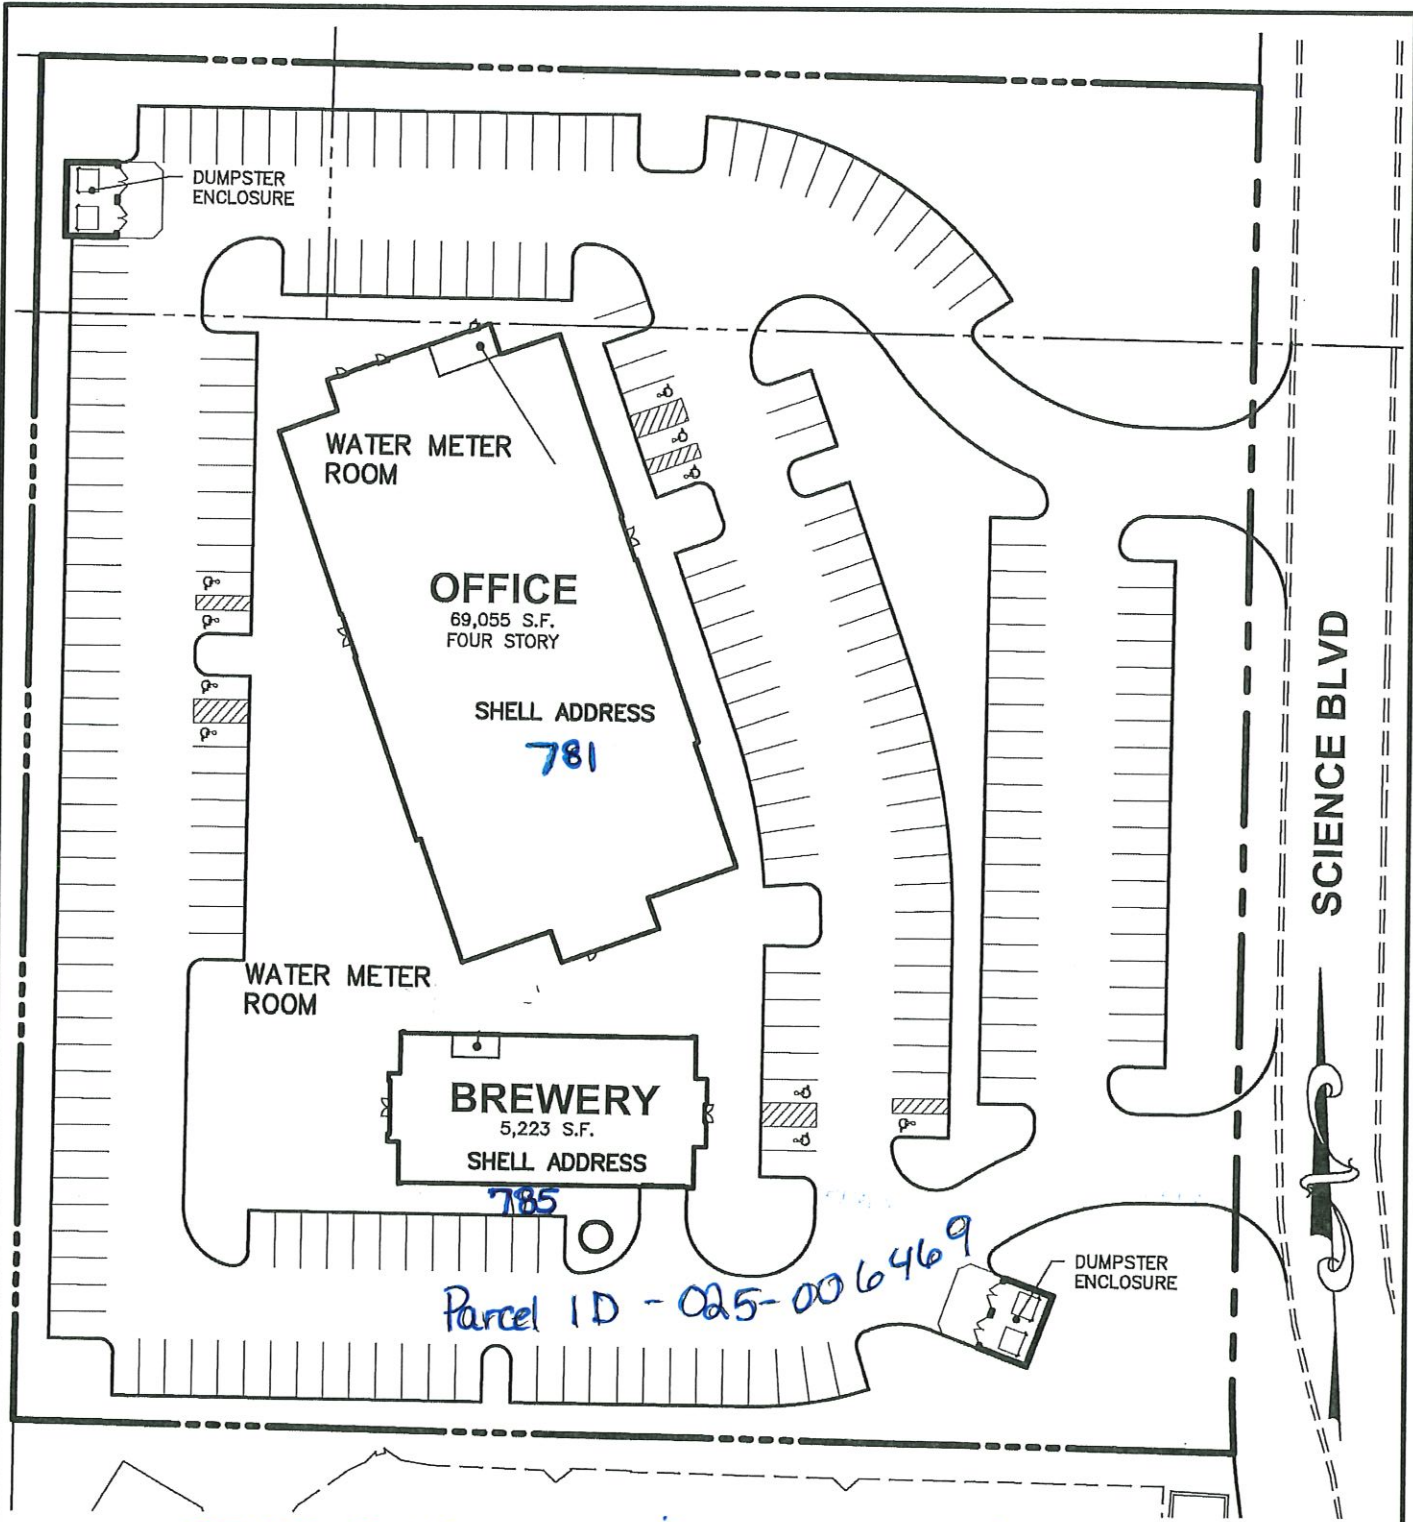

OFFICE BLDG - 781 Science Blvd
BREWERY - 785 Science Blvd

GRAPHIC SCALE

1 inch = 60 feet

SCALE: 1" = 60'
DATE: 05/17/2018

SHEET 1 / 1

CITY OF GAHANNA / COUNTY OF FRANKLIN, OHIO
ADDRESS REQUEST EXHIBIT
FOR
FRANKLIN PEAK

PLAN PREPARED BY:

ADVANCED
CIVIL DESIGN
ENGINEERS SURVEYORS

422 Beecher Road
Gahanna, Ohio 43230
ph 614.428.7700
fax 614.428.7755