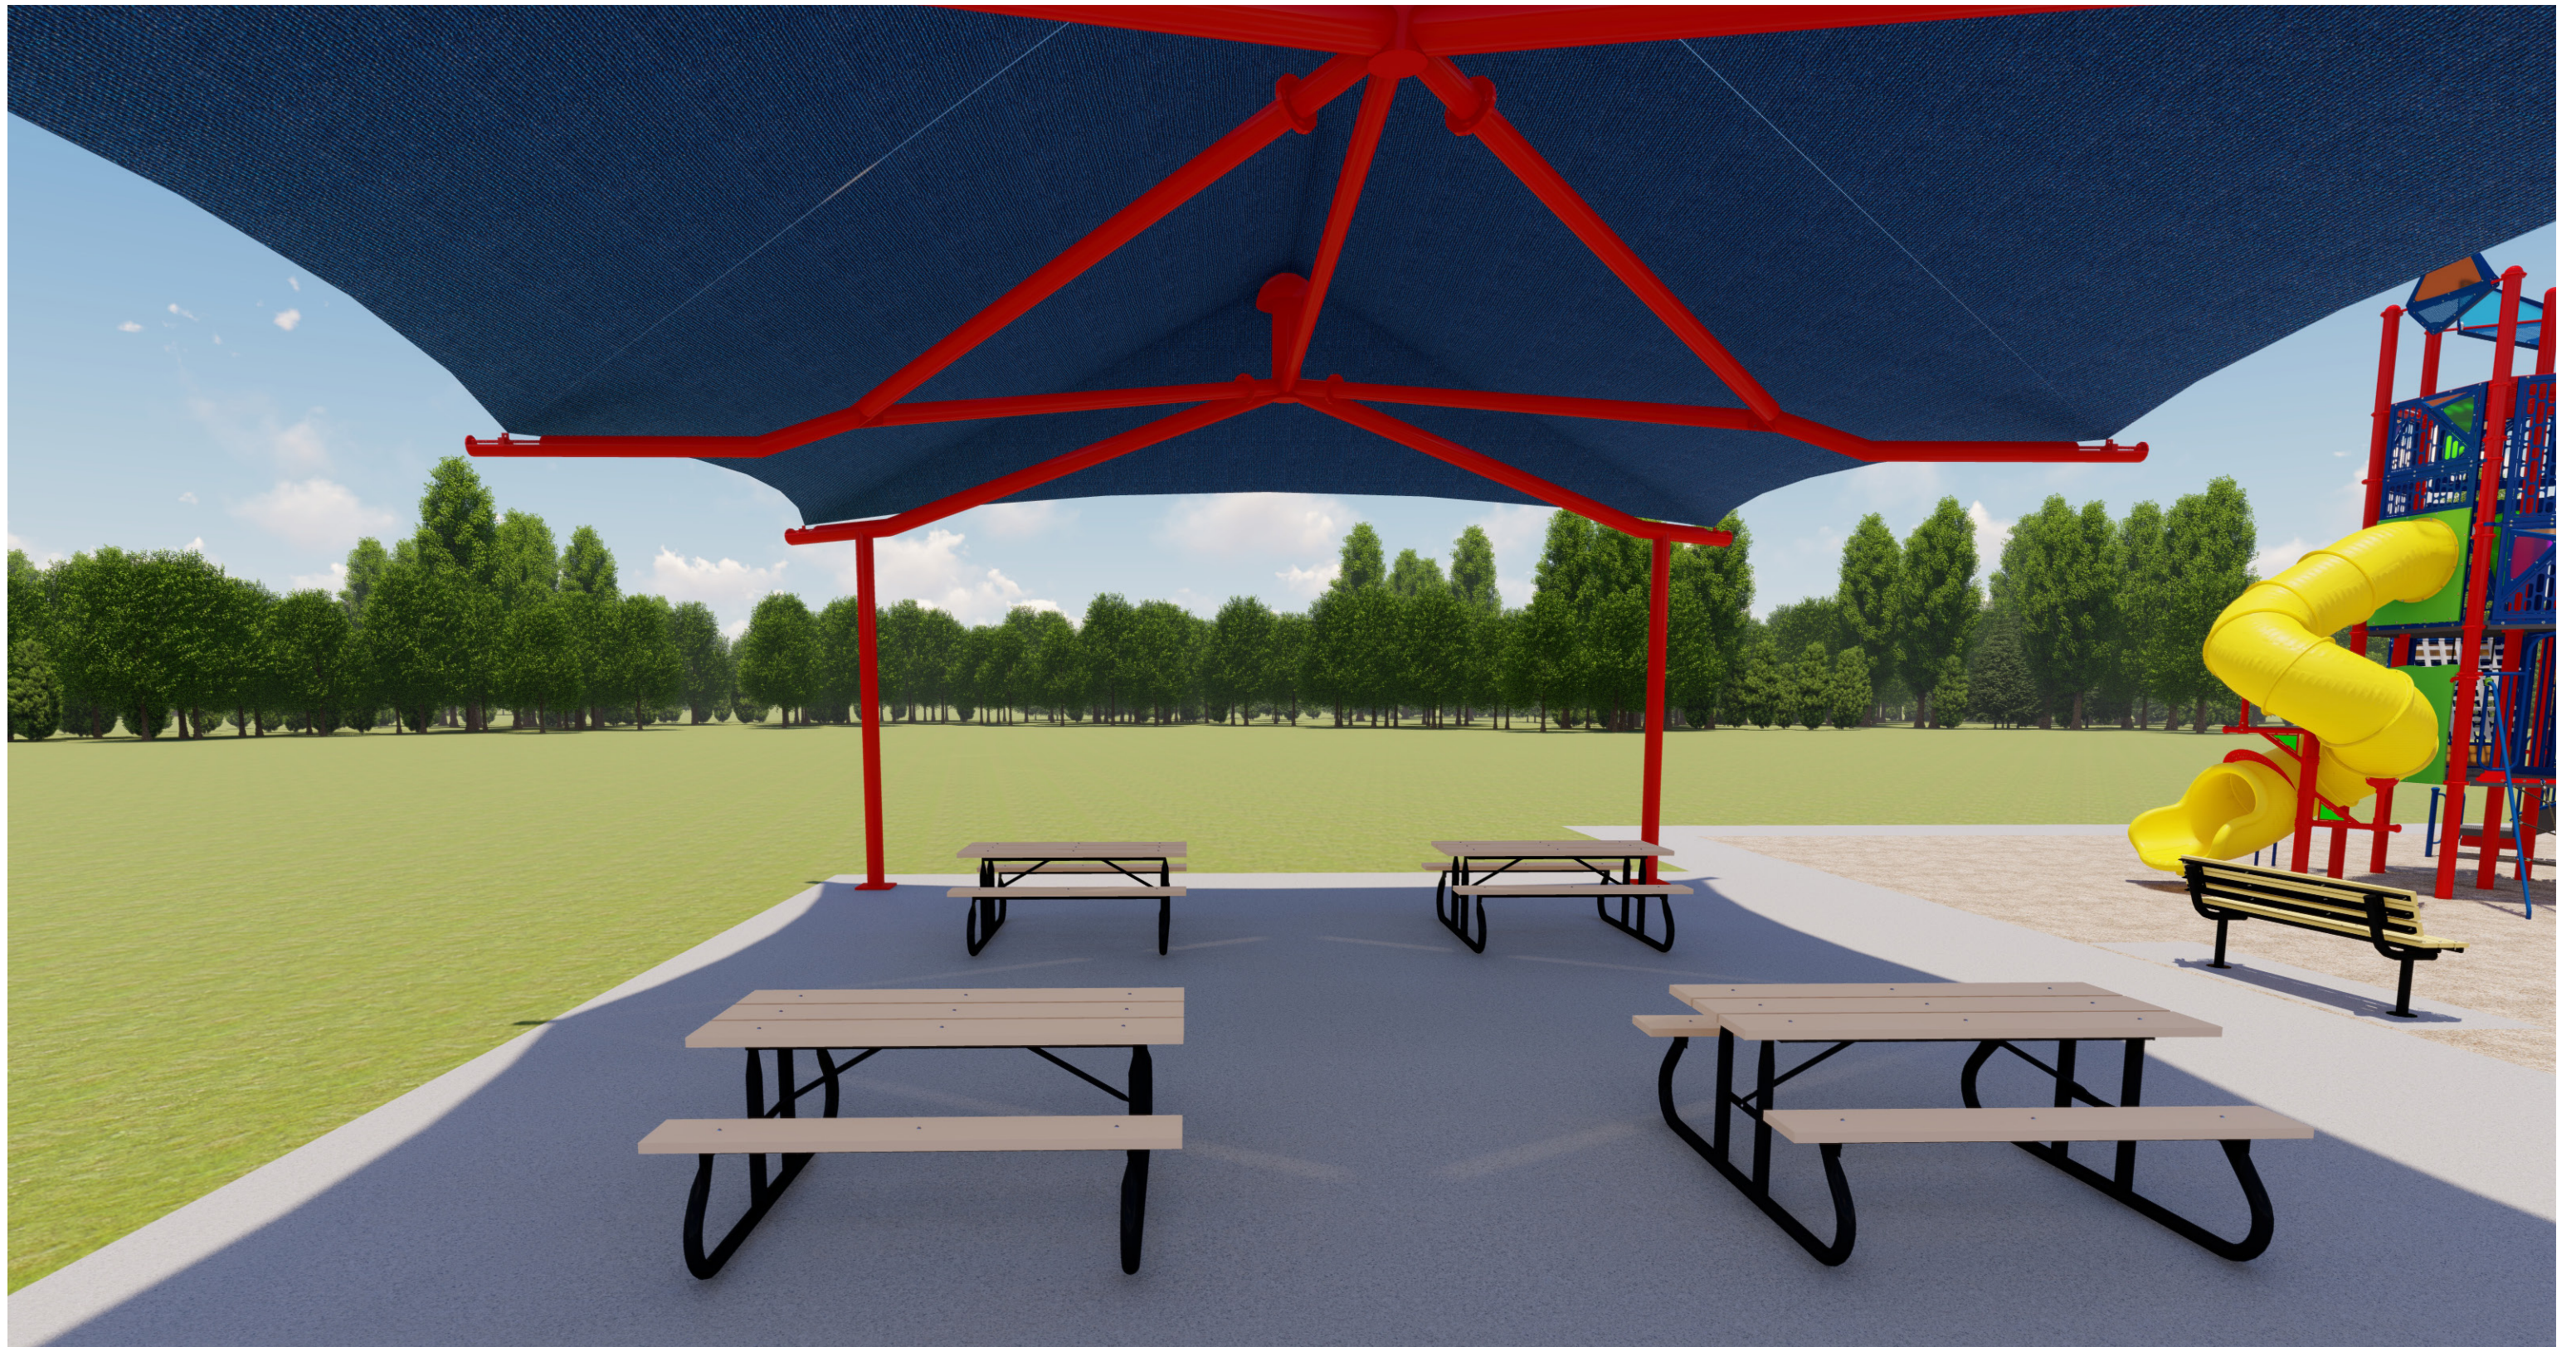

-  YELLOW
-  RED
-  BROWNSTONE

Headley Park OP2

New Albany, OH
20-0246D

Taylor Jasiewicz

COLORS USED

-  GREEN
-  BLUE
-  LIME

-  YELLOW
-  RED
-  BROWNSTONE

Headley Park OP2