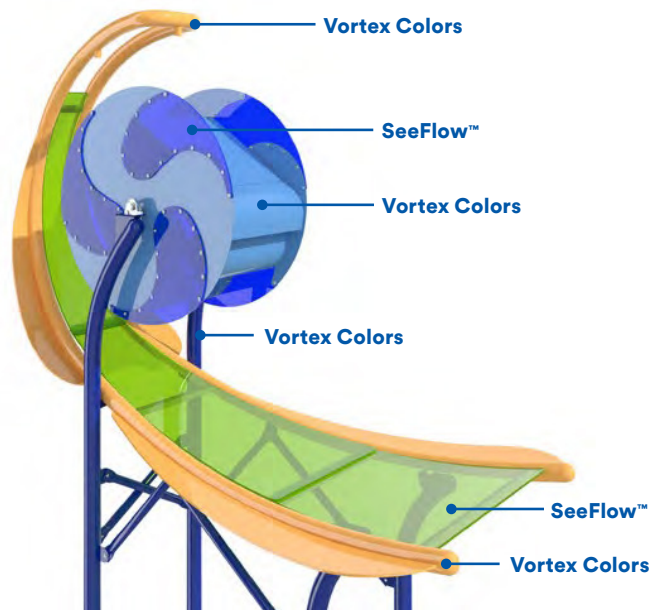

Shown in Color Palette Vibrant 3.

Vortex Colors

Steel and Fiberglass

* Polished stainless steel is only available on select products. An additional fee will apply.
** An additional fee may apply on fiberglass applications.

SeeFlow™

Orbs

Accessories

Available in Vortex Blue (as shown)

Superwave

Supersplash

Twinsplash

vortex-intl.com