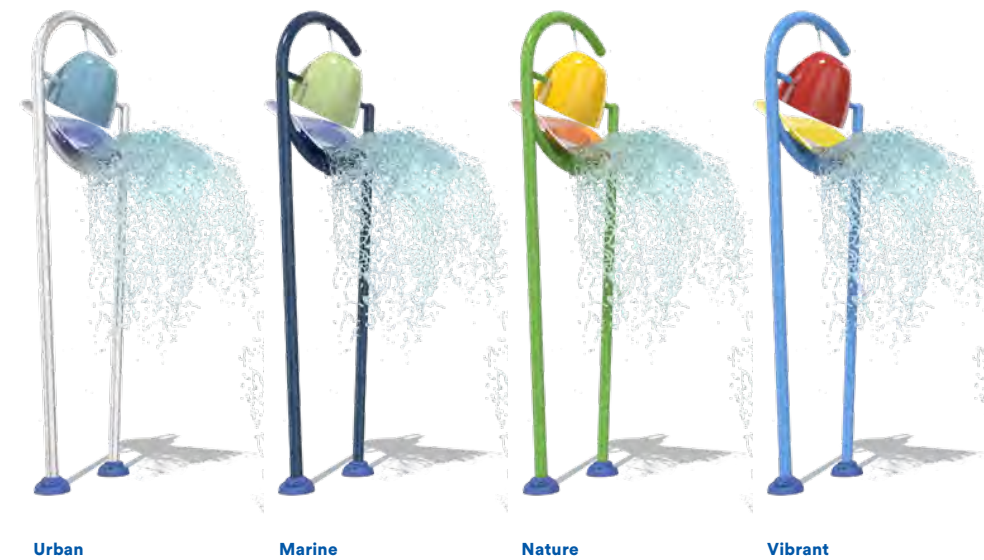

SeeFlow™

Orbs

Accessories

Available in Vortex Blue (as shown)

Superwave

Supersplash

Twinsplash

vortex-intl.com