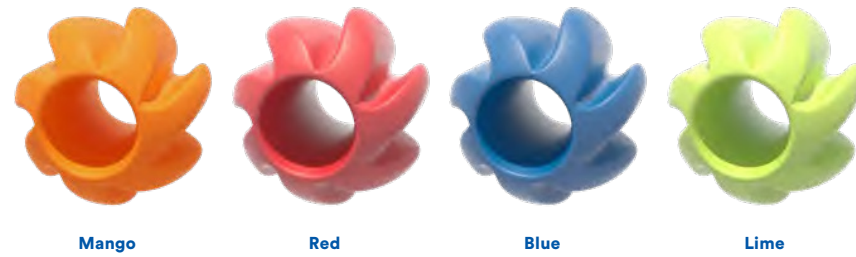

All 3D renders shown are for illustration purposes only. Actual colors, textures and finishes may differ from renders.
Shown in Color Palette Vibrant 3.

All 3D renders shown are for illustration purposes only. Actual colors, textures and finishes may differ from renders.

Shown in Color Palette Vibrant 3.

Vortex Colors

Steel and Fiberglass

* Polished stainless steel is only available on select products. An additional fee will apply.
** An additional fee may apply on fiberglass applications.

SeeFlow™

Orbs

Accessories

Available in Vortex Blue (as shown)

Superwave

Supersplash

Twinsplash

vortex-intl.com