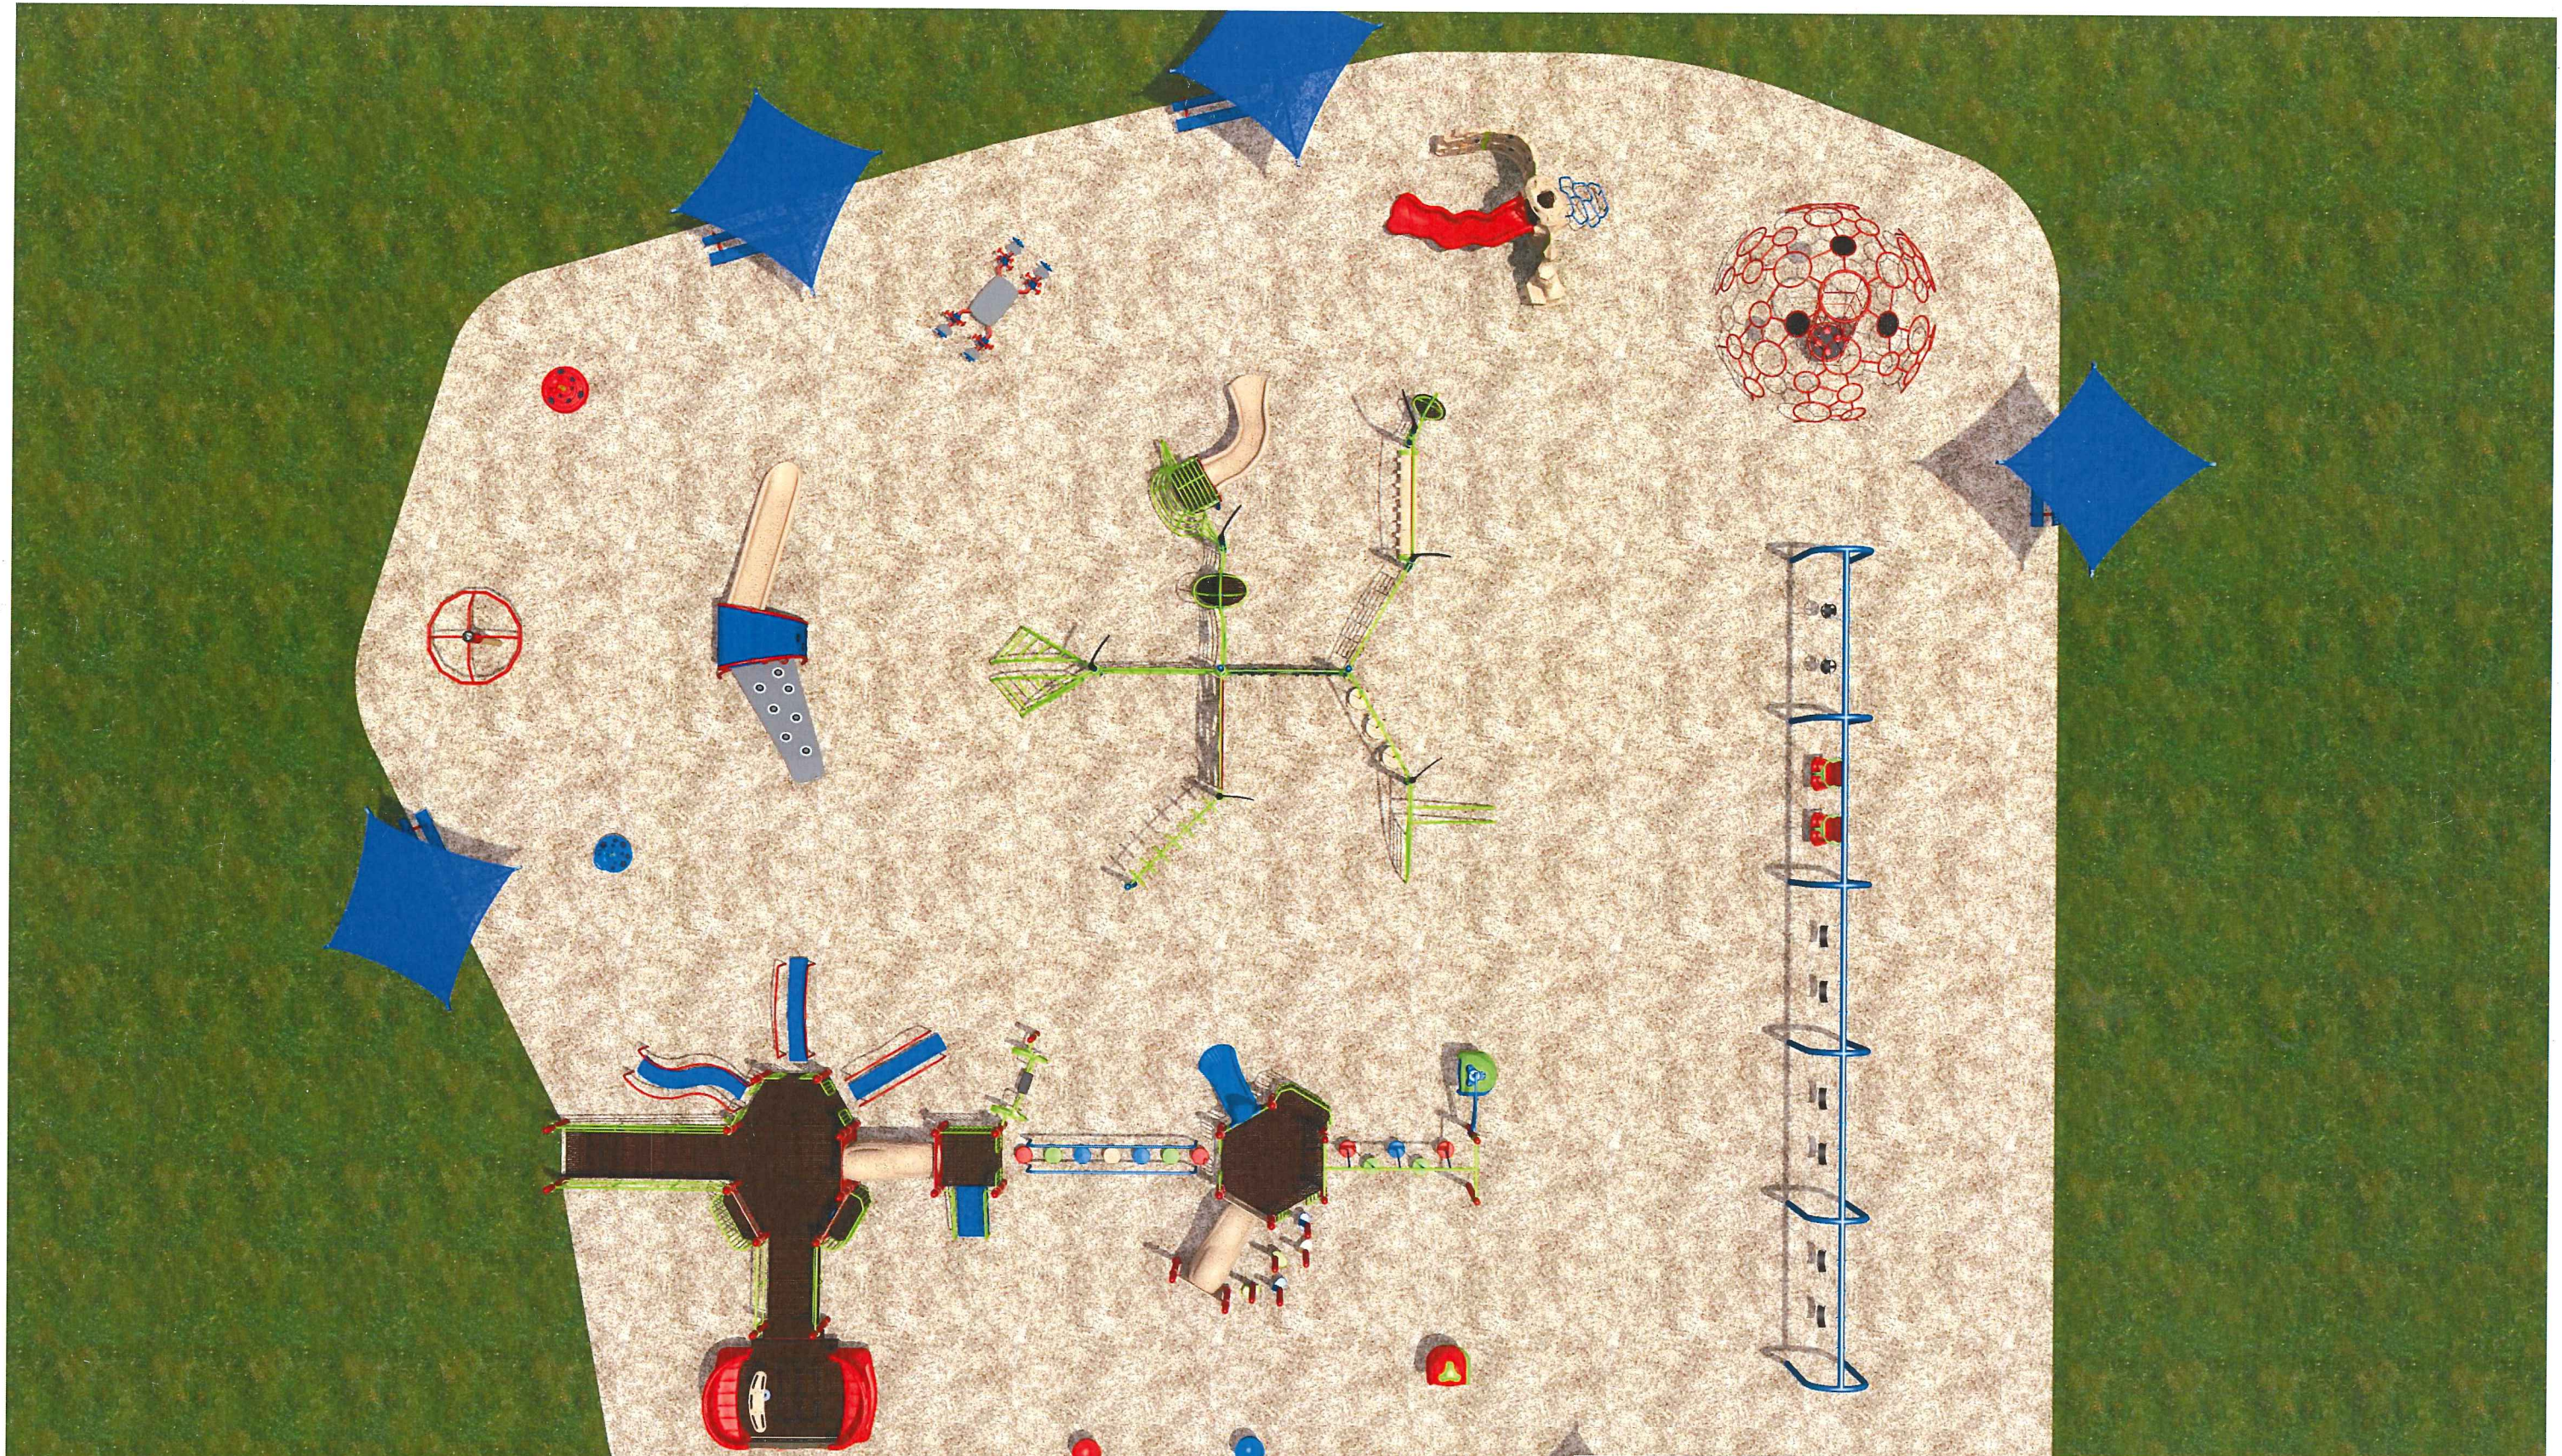

McCutcheon Road Park

Option 3
Gahanna, OH
16-3818C

Patty Hobson