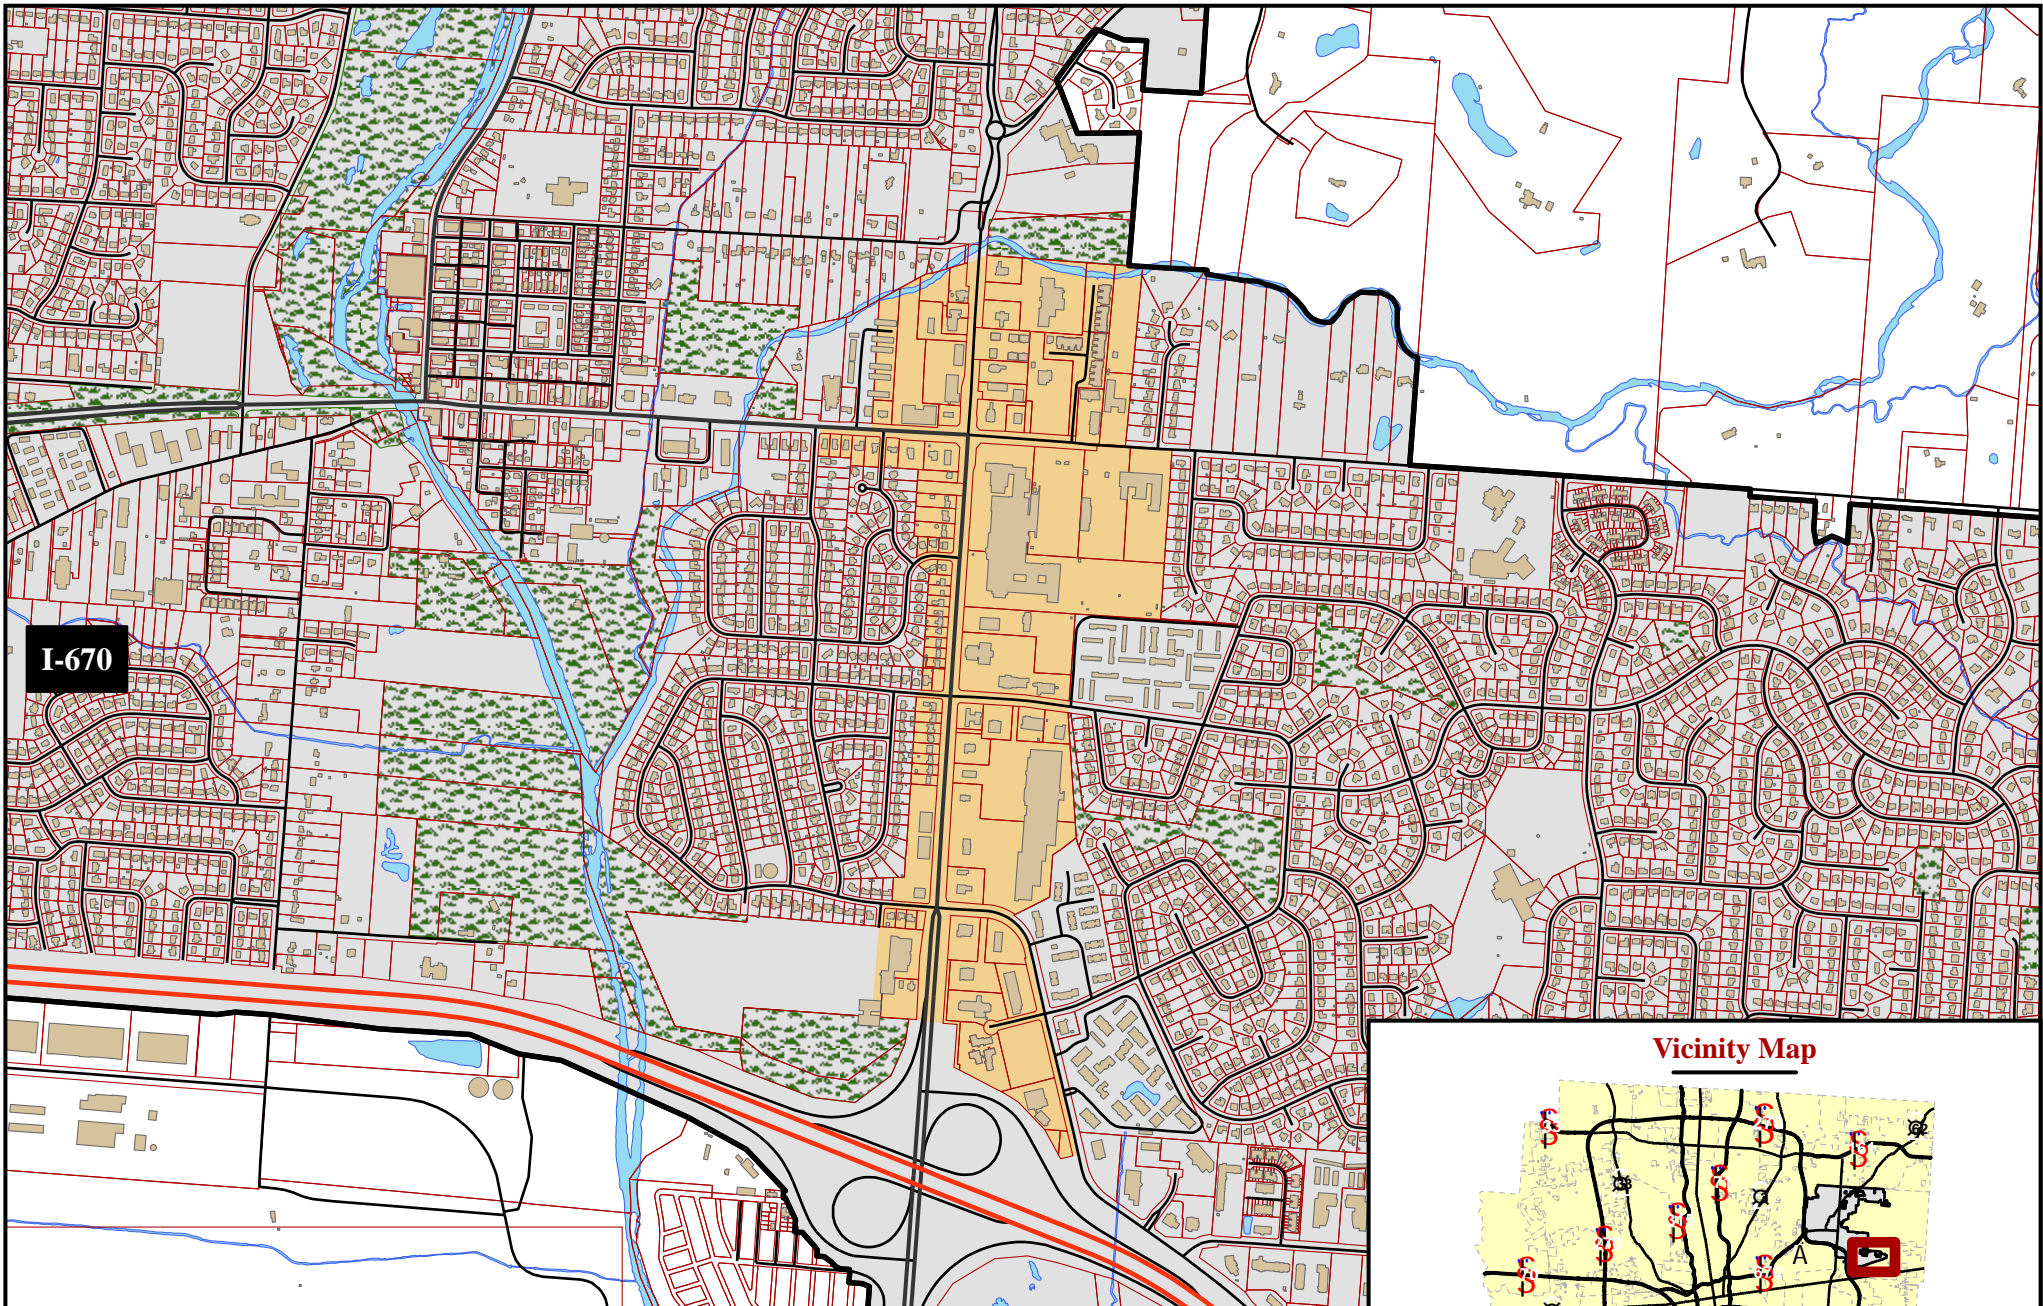

Port Columbus
International Airport

I-70

CRA
Zone 6

Effective Date: Proposed

1

City of Gahanna, Ohio

200 South Hamilton Road
Gahanna, Ohio 43230
(614) 342-4000
www.gahanna.gov

District Data

Total Acres:

Distance To:

I-270: 0.9 mi SR-16: 3.0 mi
I-70: 5.7 mi Airport: 1.7 mi
I-670: 1.7 mi

Vicinity Map