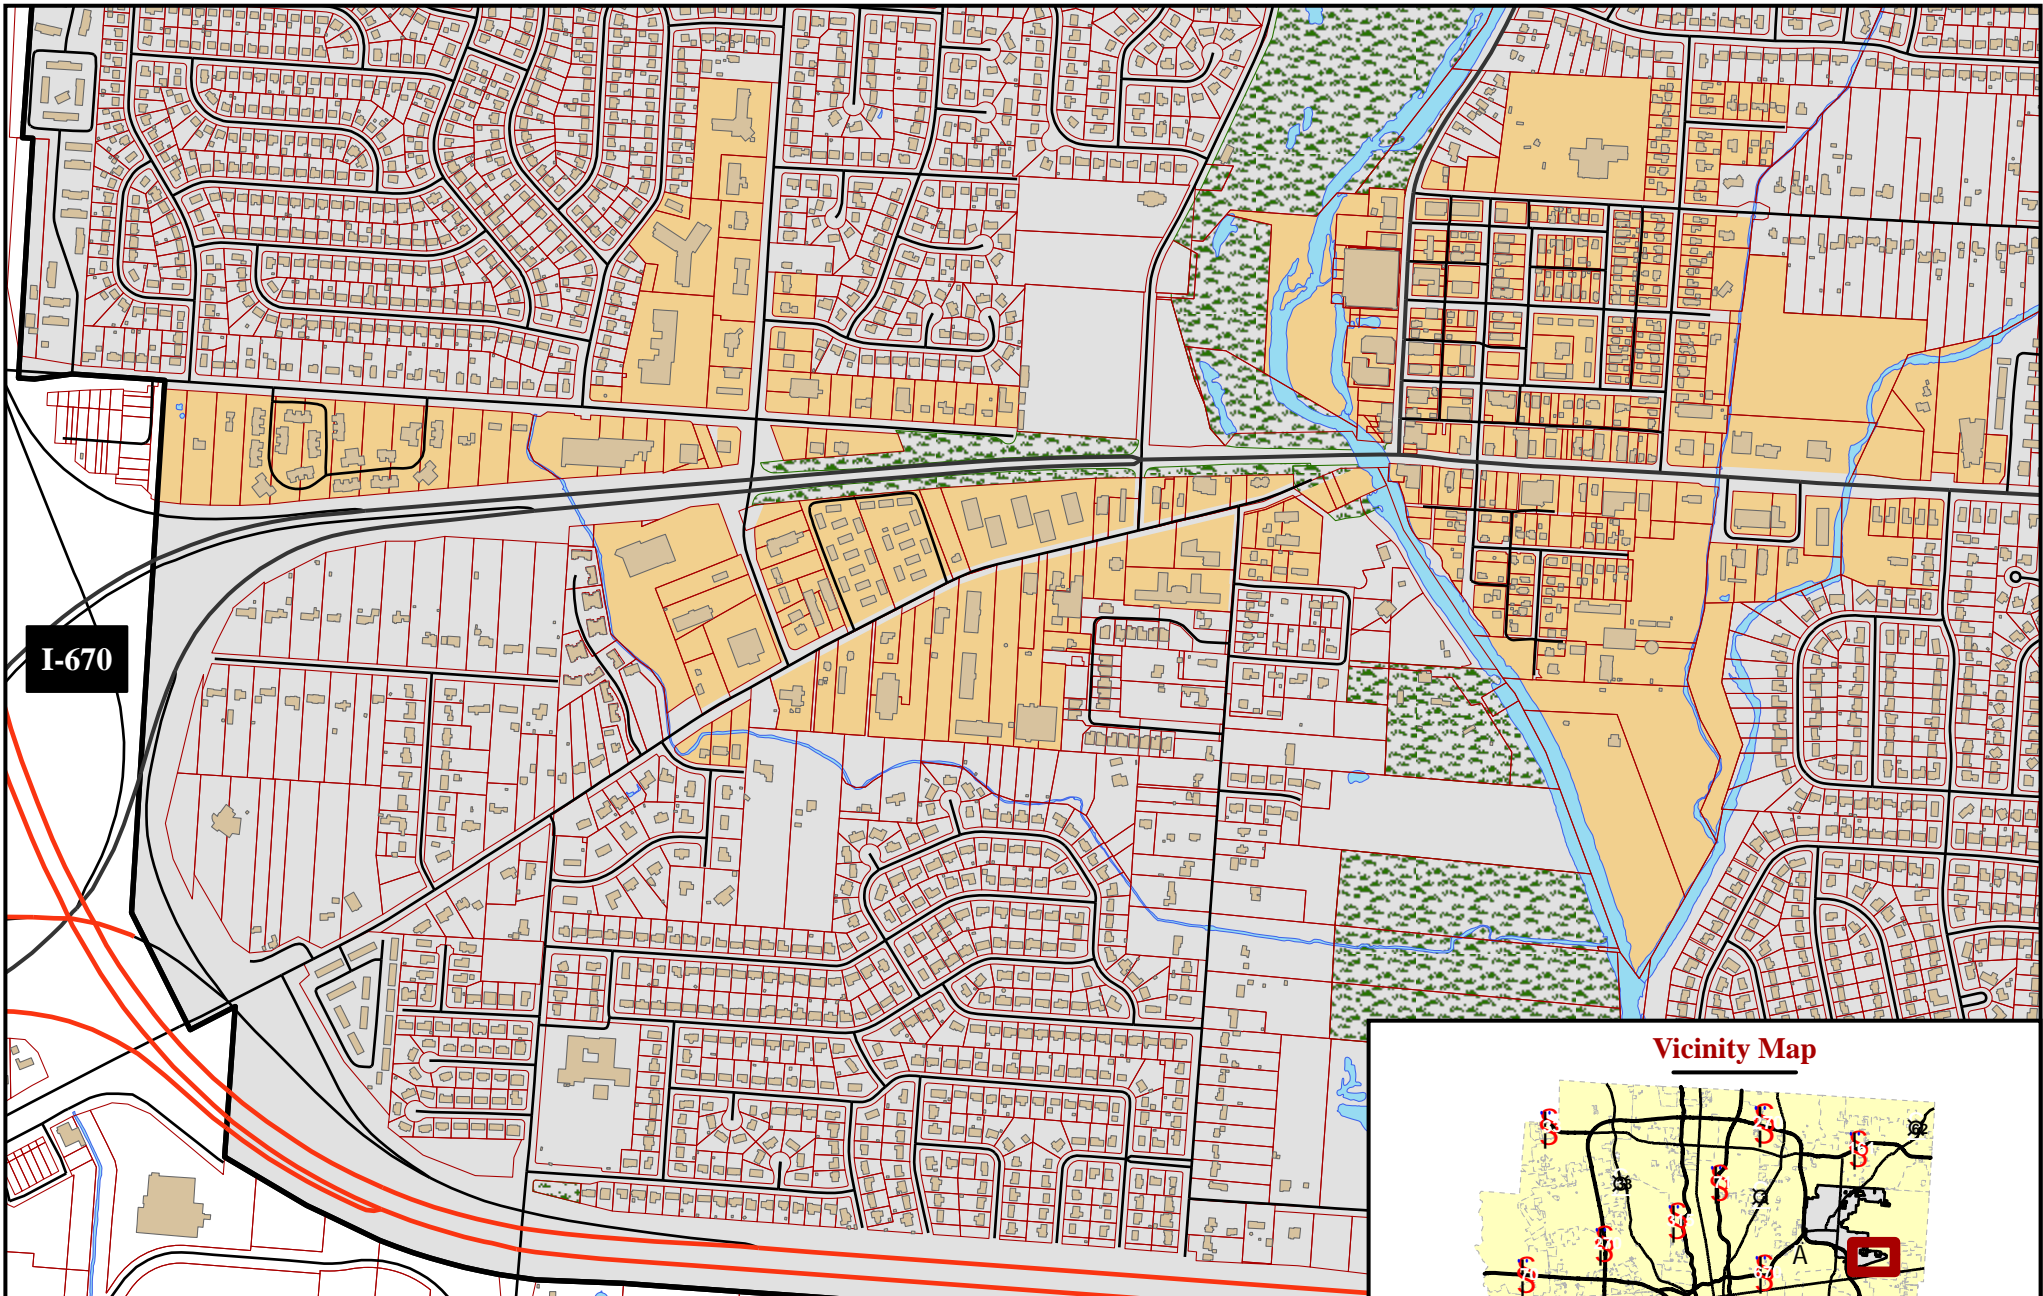

### District Data

Total Acres:  
225 acres

Distance To:

I-270: 0.2 mi SR-16: 1.6 mi  
I-70: 4.7 mi Airport: 2.1 mi  
I-670: 2.8 mi

### Vicinity Map

I-670

Port Columbus  
International Airport

I-70

**CRA  
Zone 5**

Effective Date: December 15, 1992  
Modified Date: May 5, 2014

1

City of Gahanna, Ohio

**District Data**

**Total Acres:**

**Distance To:**

I-270: 0.9 mi SR-16: 3.0 mi  
I-70: 5.7 mi Airport: 1.7 mi  
I-670: 1.7 mi

**Vicinity Map**