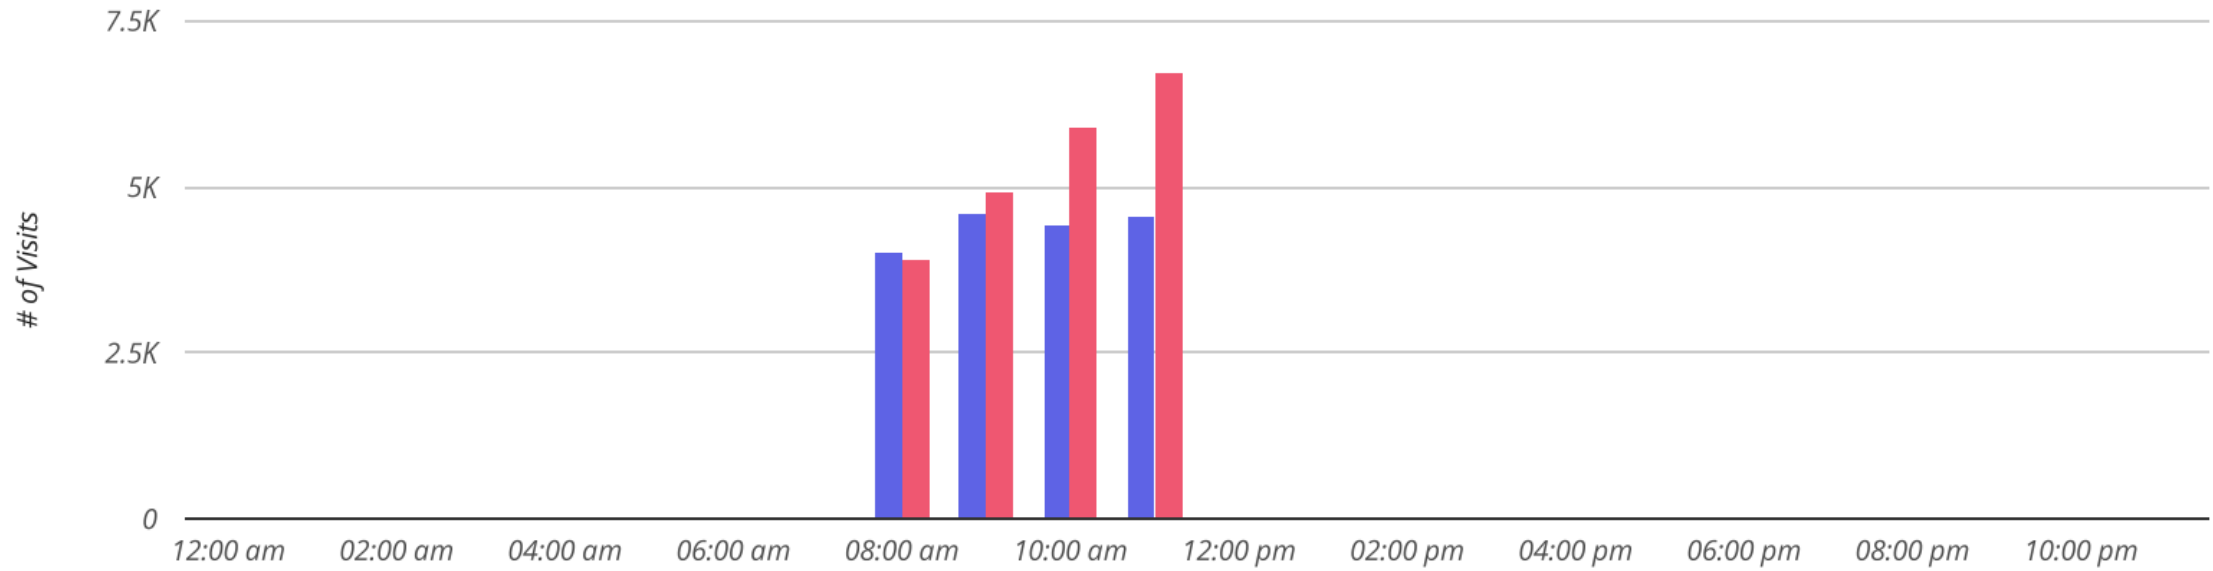

2022	Days Open	GSP Member	HRP Member	HRP/GSP Member Visits	GSP Daily R	HRP Daily R	GSP Daily NR	HRP Daily NR
5.28-6.3	6	1074	800	1874	1042	366	309	54
6.4-6.10	6	872	440	1312	491	97	170	15
6.11-6.17	7	1540	1013	2553	1211	343	337	76
6.18-6.24	6	1118	592	1710	917	202	275	33
6.25-7.1	7	1156	637	1793	793	244	299	38
	32	5760	3482	9242	4454	1252	1390	216
								16554

2022	GSP Member	GSP Daily R	GSP Daily NR
5.28-6.3	1074	1042	309
6.4-6.10	872	491	170
6.11-6.17	1540	1211	337
6.18-6.24	1118	917	275
6.25-7.1	1156	793	299
	5760	4454	1390
			11604

2022 Golf

Rounds	April	May	June	TOTALS
2019	1278	2840	3200	7318
2020	0	1606	4642	6248
2021	3126	3704	5034	11864
2022	1296	3234	4822	9352

Hourly Visits

● Gahanna Swim Club / Parkland Drive ● Gahanna Swim Club / Parkland Drive

Visits | Time of Day / 08:00 am - 12:00 pm | Data filters:
[Gahanna Swim Club / Parkland Drive](#) - May 21, 2021 - Jul 8, 2021
[Gahanna Swim Club / Parkland Drive](#) - May 21, 2022 - Jul 8, 2022
Data provided by Placer Labs Inc. (www.placer.ai)

● Gahanna Swim Club / Parkland Drive

● Gahanna Swim Club / Parkland Drive

Visits | Time of Day / 08:00 am - 12:00 pm | Data filters:
[Gahanna Swim Club / Parkland Drive](#) - May 21, 2021 - Jul 8, 2021
[Gahanna Swim Club / Parkland Drive](#) - May 21, 2022 - Jul 8, 2022
Data provided by Placer Labs Inc. (www.placer.ai)