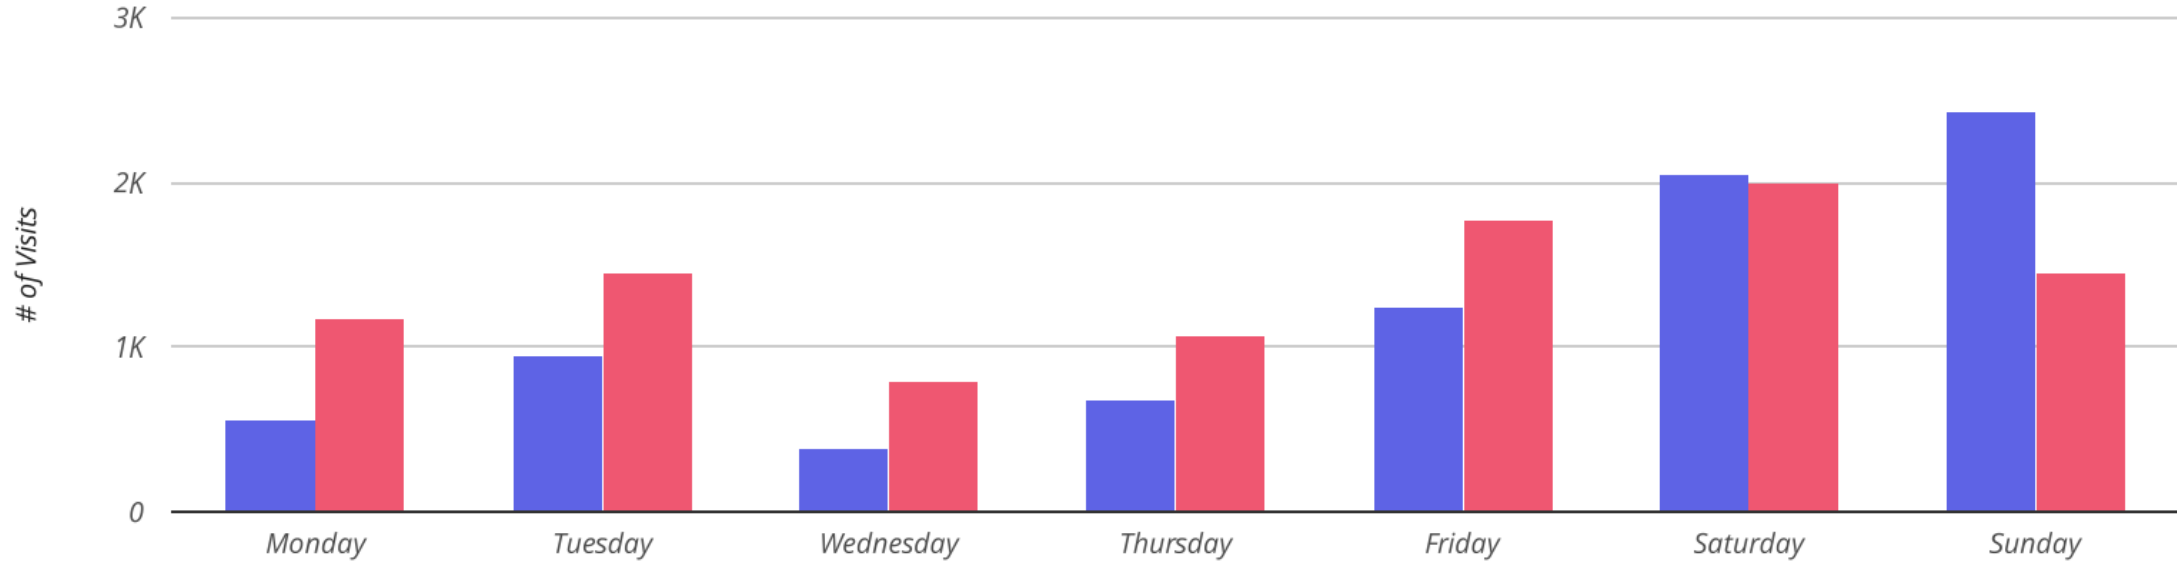

2022	Days Open	GSP Member	HRP Member	HRP/GSP Member Visits	GSP Daily R	HRP Daily R	GSP Daily NR	HRP Daily NR
5.28-6.3	6	1074	800	1874	1042	366	309	54
6.4-6.10	6	872	440	1312	491	97	170	15
6.11-6.17	7	1540	1013	2553	1211	343	337	76
6.18-6.24	6	1118	592	1710	917	202	275	33
6.25-7.1	7	1156	637	1793	793	244	299	38
	32	5760	3482	9242	4454	1252	1390	216
								16554

2022	GSP Member	GSP Daily R	GSP Daily NR
5.28-6.3	1074	1042	309
6.4-6.10	872	491	170
6.11-6.17	1540	1211	337
6.18-6.24	1118	917	275
6.25-7.1	1156	793	299
	5760	4454	1390
			11604

2022 Golf

Rounds	April	May	June	TOTALS
2019	1278	2840	3200	7318
2020	0	1606	4642	6248
2021	3126	3704	5034	11864
2022	1296	3234	4822	9352

Hourly Visits

● Gahanna Swim Club / Parkland Drive ● Gahanna Swim Club / Parkland Drive

Visits | Time of Day / 08:00 am - 12:00 pm | Data filters:
[Gahanna Swim Club / Parkland Drive](#) - May 21, 2021 - Jul 8, 2021
[Gahanna Swim Club / Parkland Drive](#) - May 21, 2022 - Jul 8, 2022
Data provided by Placer Labs Inc. (www.placer.ai)

● Gahanna Swim Club / Parkland Drive

● Gahanna Swim Club / Parkland Drive

Visits | Time of Day / 08:00 am - 12:00 pm | Data filters:
[Gahanna Swim Club / Parkland Drive](#) - May 21, 2021 - Jul 8, 2021
[Gahanna Swim Club / Parkland Drive](#) - May 21, 2022 - Jul 8, 2022
Data provided by Placer Labs Inc. (www.placer.ai)